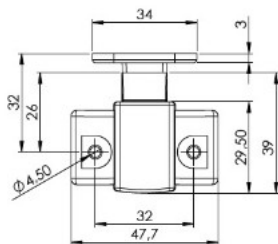

PRODUCT SHEET

Description:

Slam Lock "RV", W/Lift Handle Mini, 13-19mm, CPL Zamak Handle & Grey ABS Housing, Incl. Grey ABS Striking Plate

Item number:

14.03.080-0

Units	Box	Carton	HS Code	Barcode
Pcs.	20	200	8301300000	
				5704866518253